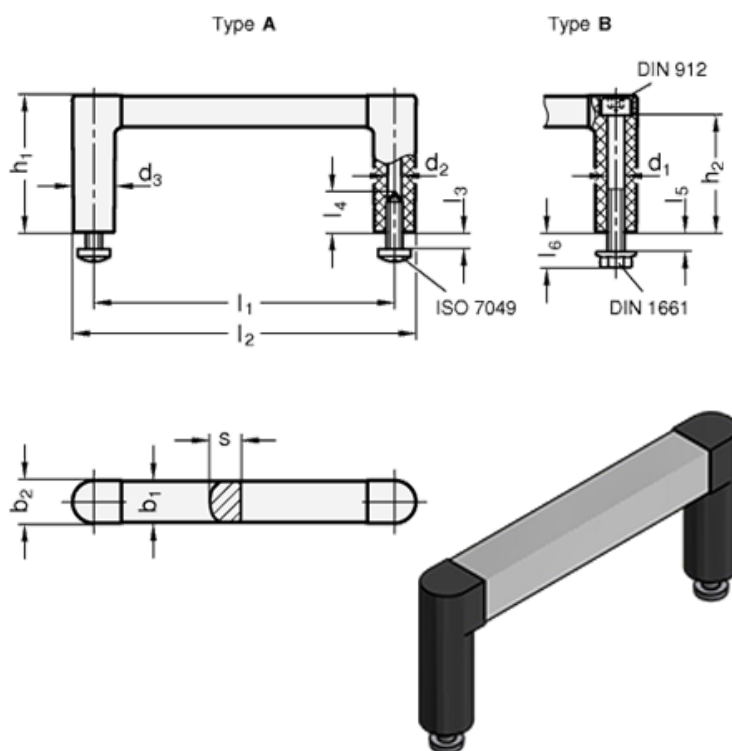

Article number: 204231288AESS

Description: E+G Handle GN 423-12-88-A-ESS  
- ESS black / black, matte finish

## Measures

b1 = 12	l2	= 100.5
b2 = 12.5	l3 Max.	= 5
d1 = -	l4 Min.	= 14
d2 = 4.3	l5 Max.	= 5
d3 = 12.5	l6	= 10.5
h1 = 40	s	= 9
h2 = 34.5	Weight (g)	= 31
l1 = 88		